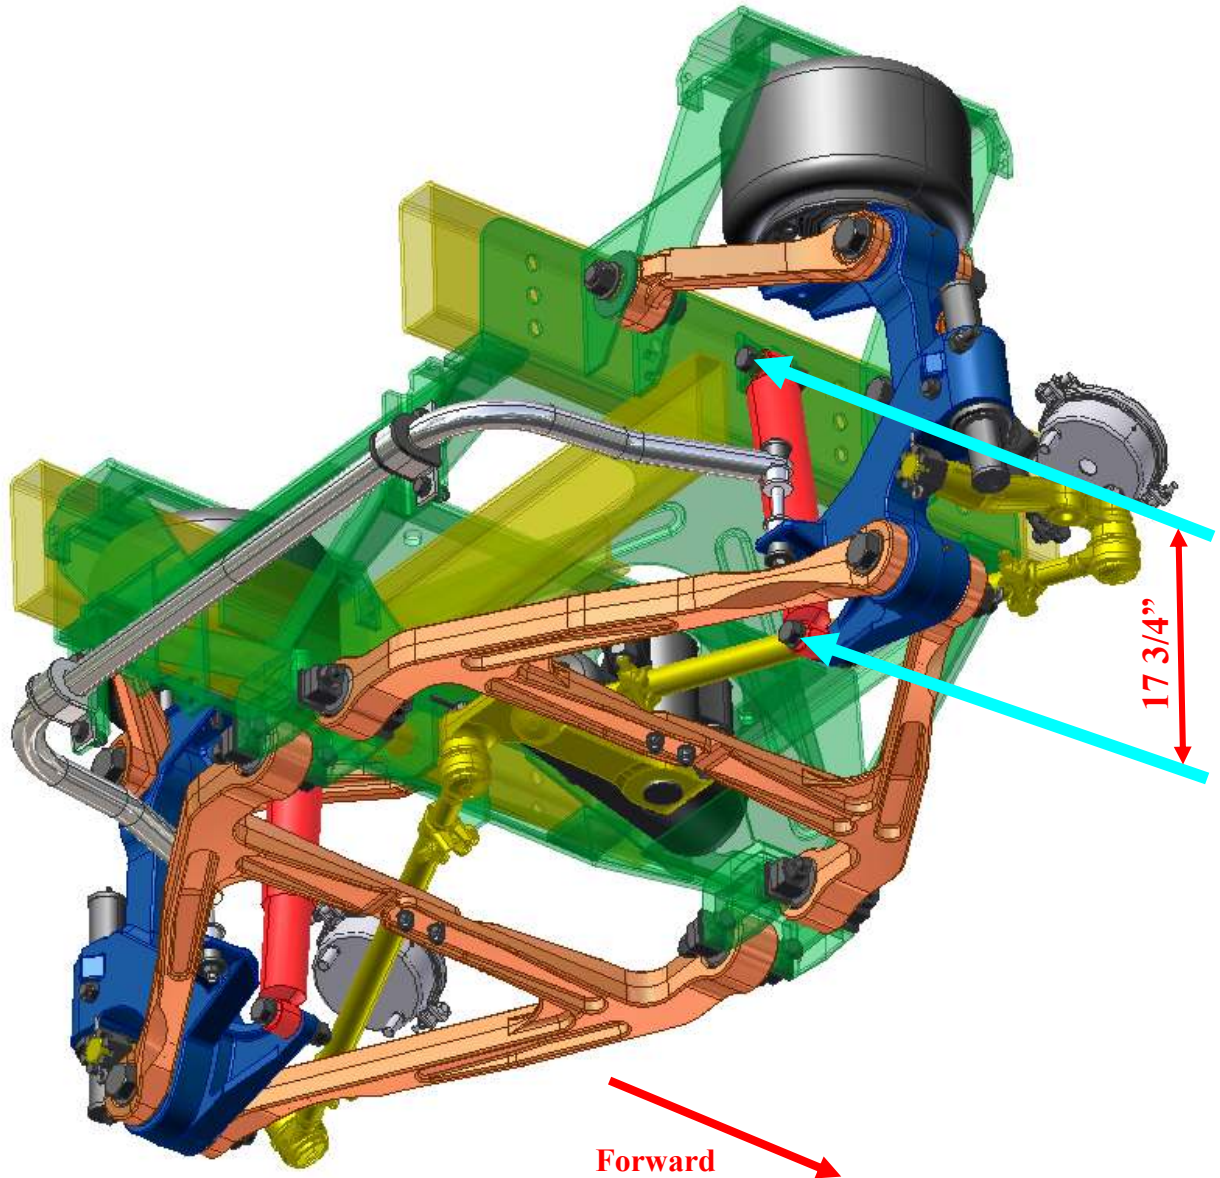

COUNTRY COACH RIDE HEIGHT SPECIFICATION

HOLLAND/NEWAY IFS-114-CC INDEPENDENT FRONT SUSPENSION

As used on some Tribute, Allure, Inspire, and Intrigue models

17 3/4 inch - Center-to-Center Front Shock Length
Shock Length to be Equal from Side to Side +/- 1/16"